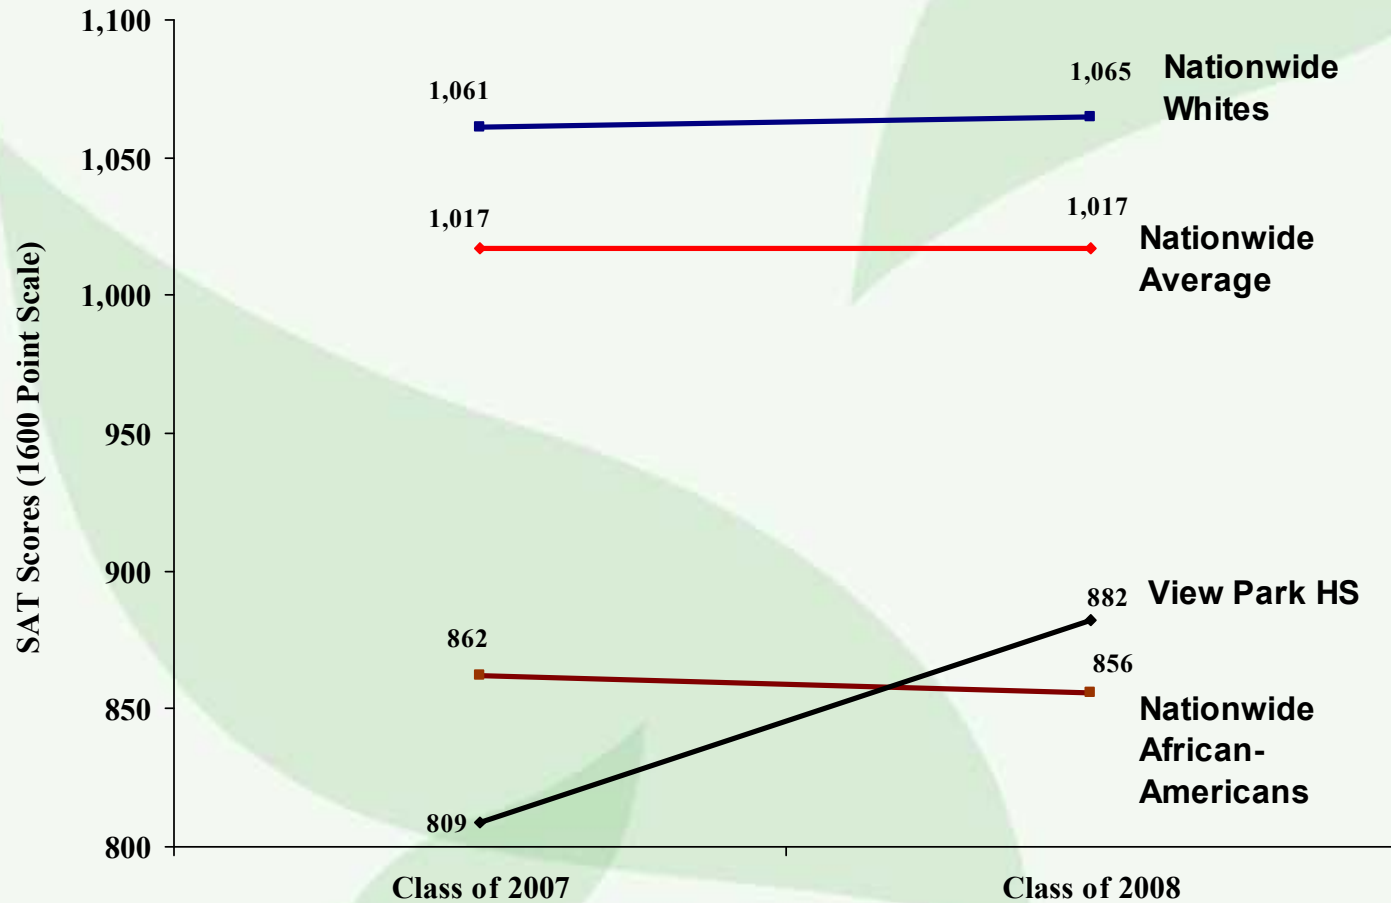

## ICEF African-American Students Score Higher than the State Average for African-American Students

Source: CDE website

ICEF Public Schools

### Key Findings

- Closed Achievement Gap with White Students by 69 points - 252 points to 183
- 91% of the VPPHS class of 2008 took either the SAT or ACT
- GPA average went from 2.89 to 2.95, suggesting rigorous expectations at ICEF schools