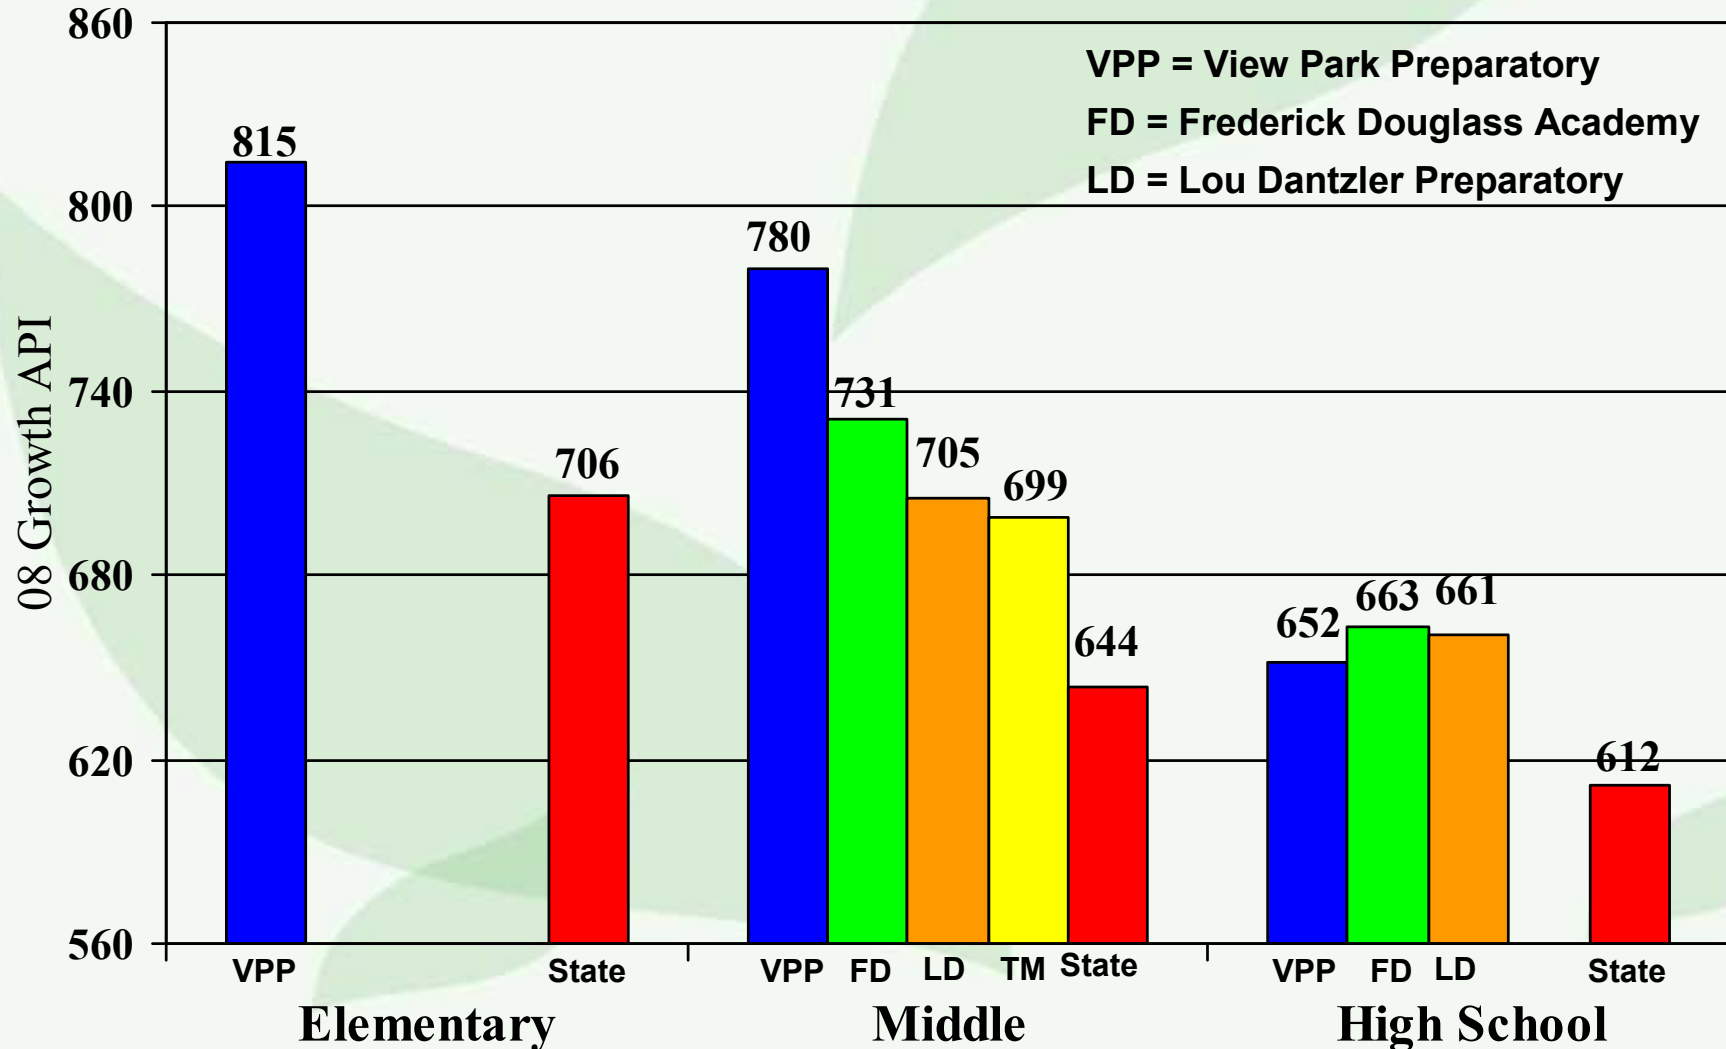

## ICEF African-American Students Score Higher than the State Average for African-American Students

Source: CDE website

ICEF Public Schools

# ICEF is Closing the Achievement Gap

### Key Findings

- Closed Achievement Gap with White Students by 69 points - 252 points to 183
- 91% of the VPPHS class of 2008 took either the SAT or ACT
- GPA average went from 2.89 to 2.95, suggesting rigorous expectations at ICEF schools