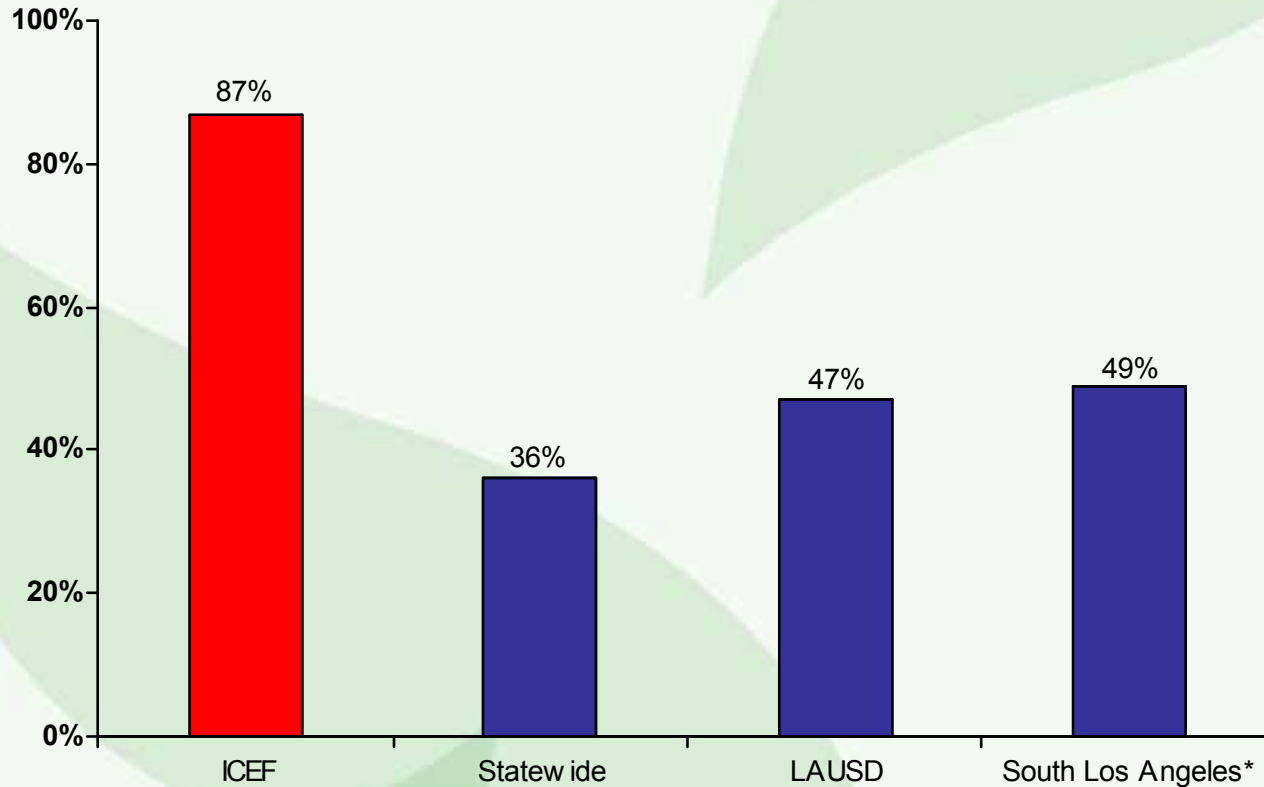

ICEF Graduates are Prepared to Succeed in College

The Percentage of High School Graduates Completing All Courses Required for UC and/or CSU Entrance